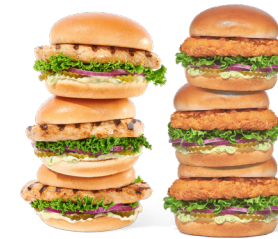

Mix & Match Breakfast Box

SERVES 12

Choose from a variety of Crunch Breakfast Biscuits and Breakfast Sandwiches.

Ultimate Breakfast Burrito Pack

SERVES 6

Cage-Free Egg Scramble with Crispy Fried Potatoes & Pico de Gallo, Tillamook® Cheddar Cheese, Crispy Corn Tortilla Strips, Medium Salsa, and Bacon or Sausage wrapped in a Tortilla.

SERVES 12

Choose from our popular Double Cheeseburgers, Original Cheeseburgers and Hamburgers.

Biscuits with Jam, Butter, and Honey

SERVES 4 OR 6

Fresh baked biscuits, butter, jam and honey.

Hashbrown Box

SERVES 4 OR 6

Hot and Crispy Hashbrowns.

CHICKEN & FRY BOXES

Chicken Tenders

SERVES 4, 8, 12

Golden fried, crispy chicken tenders. Choose 12, 24, 36-piece box. Includes your choice of sauces.

Mix & Match Best Coast Chicken Sandwich Box

SERVES 12

Choose from grilled or crispy Best Coast Chicken Sandwiches.

Biscuits & Gravy

SERVES 4 OR 6

Our popular fresh baked biscuits each with a side of Pork Sausage Gravy.

Bagel Box

SERVES 13

Henry Higgins Bagels with cream cheese or butter and Jam.